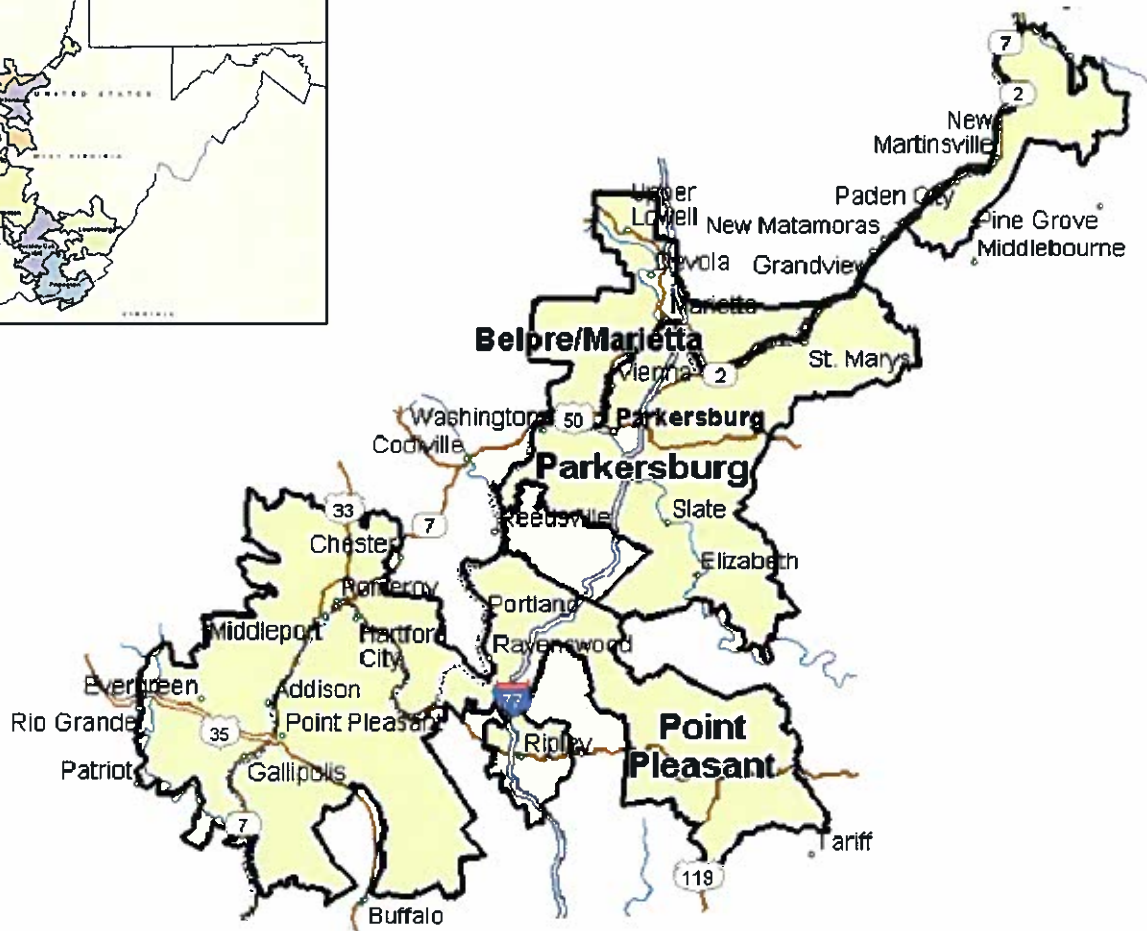

Coverage Map — Zone 1

North Western West Virginia and Ohio

Parkersburg Areas – West Virginia: Parkersburg, Vienna, Davisville, Mineral Wells, St. Marys, Walker, Washington, Williamstown, Waverly, Belmont / Eureka, Elizabeth, Kanawha
ZIP Codes – 26184, 26187, 26101, 26102, 26103, 26134, 26104, 26105, 26142, 26150, 26170, 26180, 26181, 26187
Counties – WV: Wood, Pleasants, Wirt

Marietta Areas – Ohio: Fleming, Lowell, Marietta, Newport, Reno, Devola, Belpre
ZIP Codes – 45729, 45744, 45750, 45768, 45773, 45714
County – OH: Washington

Point Pleasant Areas – Ohio: Bidwell, Racine, Rutland, Cheshire, Middleport, Pomeroy, Gallipolis, Syracuse
 West Virginia: Apple Grove, Hartford, Gallipolis Ferry, Lakin, Henderson, Mason, New Haven, Pt. Pleasant, Ravenswood, Ripley, West Columbia, Spencer, Reedy
ZIP Codes – 25260, 25264, 25265, 25270, 25271, 25276, 25287, 25502, 25515, 25550, 26164, 45614, 45620, 45631, 45760, 45769, 45771, 45775, 45779
Counties – OH: Gallia, Meigs; WV: Mason, Jackson, Roane

Coverage Map — Zone 3

Southern West Virginia / Virginia

Beckley/Oak Hill Areas – West Virginia: Amett, Artie, Beaver, Beckley, Bolt, Clear Creek, Coal City, Cool Ridge, Corinne, Crab Orchard, Cranberry, Daniels, Dorothy, Dry Creek, Eccles, Fairdale, Flat Top, Ghent, Glen Daniel, Glen Morgan, Glen White, Helen, Lanark, Lester, Mabscott, Mac Arthur, Midway, Mount Hope, Naoma, Pax, Piney View, Princewick, Prosperity, Raleigh, Rhodell, Rock Creek, Shady Spring, Sophia, Stanaford, Surveyor, White Oak, Whitesville, Bradley, Fayetteville, Kilsyth, Lochgelly, Minden, Oak Hill, Ansted, Page, Scarbro

Counties – WV: Fayette, Raleigh

Lewisburg Areas – West Virginia: Alderson, Charmco, Crawley, Crichton, Leslie, Quinwood, Rainelle, Rupert, White Sulphur Springs, Lewisburg, Fairlea, Caldwell, Seebert, Maxwellton