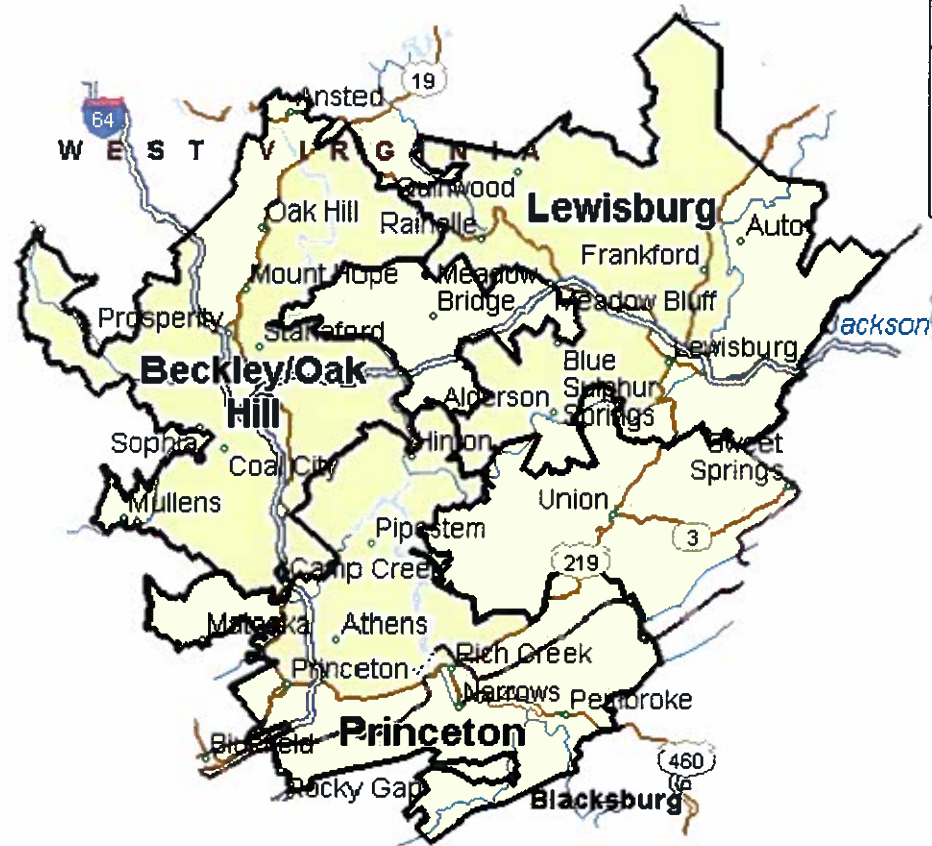

Logan Areas – West Virginia: Logan, Man, Chapmanville, West Logan, Robinette, Davin, Hunt
ZIP Codes – 25601, 25606, 25607, 25617, 25625, 25635, 25646, 25649, 25652, 25508
County – WV: Logan

Tug Valley Areas – West Virginia: Justice, Mohawk, Panther, Gilbert, Williamson, Crum, Delbarton, Kermit, Lenore, Chattaroy, Matewan, Naugatuck, Nolan, Red Jacket; **Kentucky:** Beauty, Inez, Pilgrim, Tomahawk, South Williamson, Belfry, Forrest Hills, Huddy, McAndrews, Stone, Toler
ZIP Codes – 24851, 24862, 24872, 25621, 25661, 25669, 25670, 25674, 25676, 25667, 25678, 25685, 25687, 25692, 41203, 41224, 41250, 41262, 41503, 41514, 41527, 41535, 41543, 41547, 41569
Counties – WV: Mingo, McDowell; **KY:** Martin, Pike

Coverage Map — Zone 3

Southern West Virginia / Virginia

Beckley/Oak Hill Areas – West Virginia: Amett, Artie, Beaver, Beckley, Bolt, Clear Creek, Coal City, Cool Ridge, Corinne, Crab Orchard, Cranberry, Daniels, Dorothy, Dry Creek, Eccles, Fairdale, Flat Top, Ghent, Glen Daniel, Glen Morgan, Glen White, Helen, Lanark, Lester, Mabscott, Mac Arthur, Midway, Mount Hope, Naoma, Pax, Piney View, Princewick, Prosperity, Raleigh, Rhodell, Rock Creek, Shady Spring, Sophia, Stanaford, Surveyor, White Oak, Whitesville, Bradley, Fayetteville, Kilsyth, Lochgelly, Minden, Oak Hill, Ansted, Page, Scarbro

Counties – WV: Fayette, Raleigh

Lewisburg Areas – West Virginia: Alderson, Charmco, Crawley, Crichton, Leslie, Quinwood, Rainelle, Rupert, White Sulphur Springs, Lewisburg, Fairlea, Caldwell, Seebert, Maxwellton