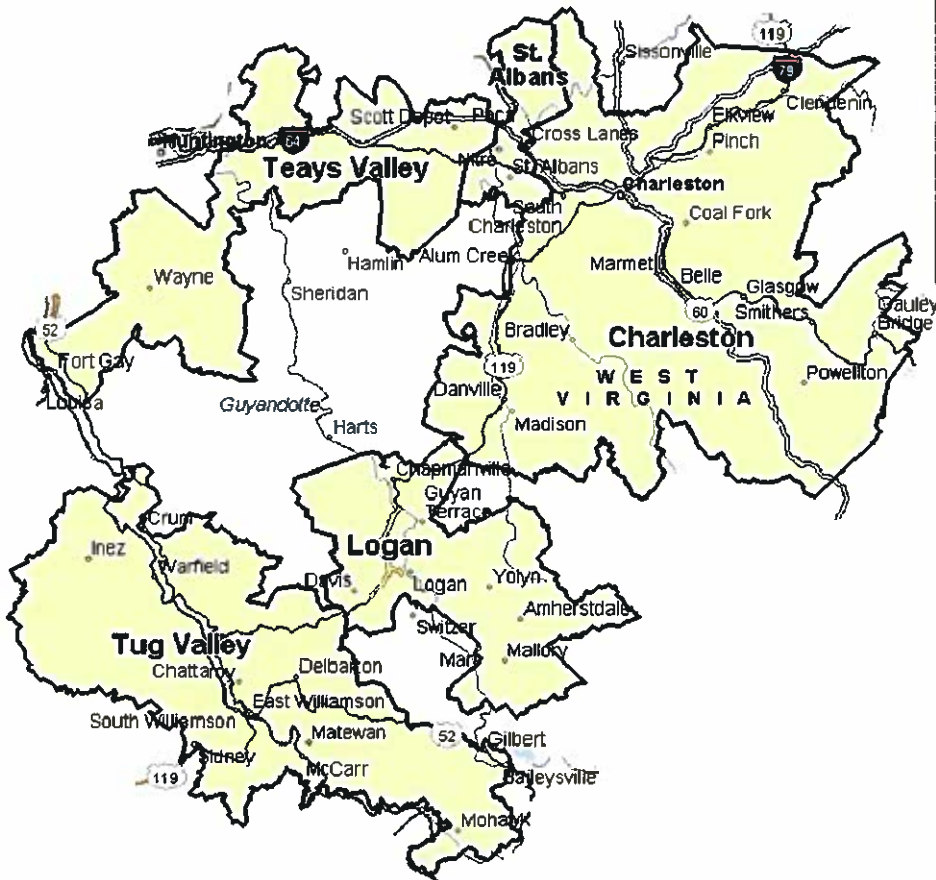

Subscriber numbers are estimates.

Estimated potential viewers calculated using total homes multiplied by 2.59 based on U.S. Census Bureau data.

TOTAL HOMES: 53,500

ESTIMATED POTENTIAL VIEWERS: 138,565

Coverage Map — Zone 2

Central & SW West Virginia / Kentucky

Charleston Areas – West Virginia: Dunbar, Institute, St. Albans, Charleston, East Charleston, West Charleston, South Charleston, Kanawha City, Spring Hill, Cross Lanes, South Hills, Big Chimney, Blue Creek, Elkview, Pinch, Falling Rock, Clendenin, Marmet, Chelyan, Campbell's Creek, Gauley Bridge, Montgomery, Arnett, Dixie, Whitesville, Madison, Danville
ZIP Codes – 25026, 25071, 25079, 25156, 25064, 25112, 25177, 25301, 25302, 25303, 25304, 25309, 25311, 25312, 25313, 25314, 25315, 25306, 25039, 25136, 25031, 25209, 25007, 25059, 25130, 25053
Counties – WV: Kanawha, Boone, Fayette, Clay, Nicholas, Raleigh

Coverage Map — Zone 3

Southern West Virginia / Virginia

Beckley/Oak Hill Areas – West Virginia: Amett, Artie, Beaver, Beckley, Bolt, Clear Creek, Coal City, Cool Ridge, Corinne, Crab Orchard, Cranberry, Daniels, Dorothy, Dry Creek, Eccles, Fairdale, Flat Top, Ghent, Glen Daniel, Glen Morgan, Glen White, Helen, Lanark, Lester, Mabscott, Mac Arthur, Midway, Mount Hope, Naoma, Pax, Piney View, Princewick, Prosperity, Raleigh, Rhodell, Rock Creek, Shady Spring, Sophia, Stanaford, Surveyor, White Oak, Whitesville, Bradley, Fayetteville, Kilsyth, Lochgelly, Minden, Oak Hill, Ansted, Page, Scarbro

Counties – WV: Fayette, Raleigh

Lewisburg Areas – West Virginia: Alderson, Charmco, Crawley, Crichton, Leslie, Quinwood, Rainelle, Rupert, White Sulphur Springs, Lewisburg, Fairlea, Caldwell, Seebert, Maxwellton