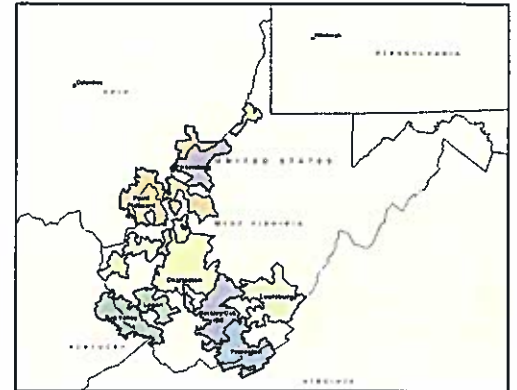

Central & SW West Virginia / Kentucky

Charleston Areas – West Virginia: Dunbar, Institute, St. Albans, Charleston, East Charleston, West Charleston, South Charleston, Kanawha City, Spring Hill, Cross Lanes, South Hills, Big Chimney, Blue Creek, Elkview, Pinch, Falling Rock, Clendenin, Marmet, Chelyan, Campbell's Creek, Gauley Bridge, Montgomery, Arnett, Dixie, Whitesville, Madison, Danville
ZIP Codes – 25026, 25071, 25079, 25156, 25064, 25112, 25177, 25301, 25302, 25303, 25304, 25309, 25311, 25312, 25313, 25314, 25315, 25306, 25039, 25136, 25031, 25209, 25007, 25059, 25130, 25053
Counties – WV: Kanawha, Boone, Fayette, Clay, Nicholas, Raleigh

Logan Areas – West Virginia: Logan, Man, Chapmanville, West Logan, Robinette, Davin, Hunt
ZIP Codes – 25601, 25606, 25607, 25617, 25625, 25635, 25646, 25649, 25652, 25508
County – WV: Logan

Tug Valley Areas – West Virginia: Justice, Mohawk, Panther, Gilbert, Williamson, Crum, Delbarton, Kermit, Lenore, Chattaroy, Matewan, Naugatuck, Nolan, Red Jacket; **Kentucky:** Beauty, Inez, Pilgrim, Tomahawk, South Williamson, Belfry, Forrest Hills, Huddy, McAndrews, Stone, Toler
ZIP Codes – 24851, 24862, 24872, 25621, 25661, 25669, 25670, 25674, 25676, 25667, 25678, 25685, 25687, 25692, 41203, 41224, 41250, 41262, 41503, 41514, 41527, 41535, 41543, 41547, 41569
Counties – WV: Mingo, McDowell; **KY:** Martin, Pike

Coverage Map — Zone 3

Southern West Virginia / Virginia

Beckley/Oak Hill Areas – West Virginia: Amett, Artie, Beaver, Beckley, Bolt, Clear Creek, Coal City, Cool Ridge, Corinne, Crab Orchard, Cranberry, Daniels, Dorothy, Dry Creek, Eccles, Fairdale, Flat Top, Ghent, Glen Daniel, Glen Morgan, Glen White, Helen, Lanark, Lester, Mabscott, Mac Arthur, Midway, Mount Hope, Naoma, Pax, Piney View, Princewick, Prosperity, Raleigh, Rhodell, Rock Creek, Shady Spring, Sophia, Stanaford, Surveyor, White Oak, Whitesville, Bradley, Fayetteville, Kilsyth, Lochgelly, Minden, Oak Hill, Ansted, Page, Scarbro