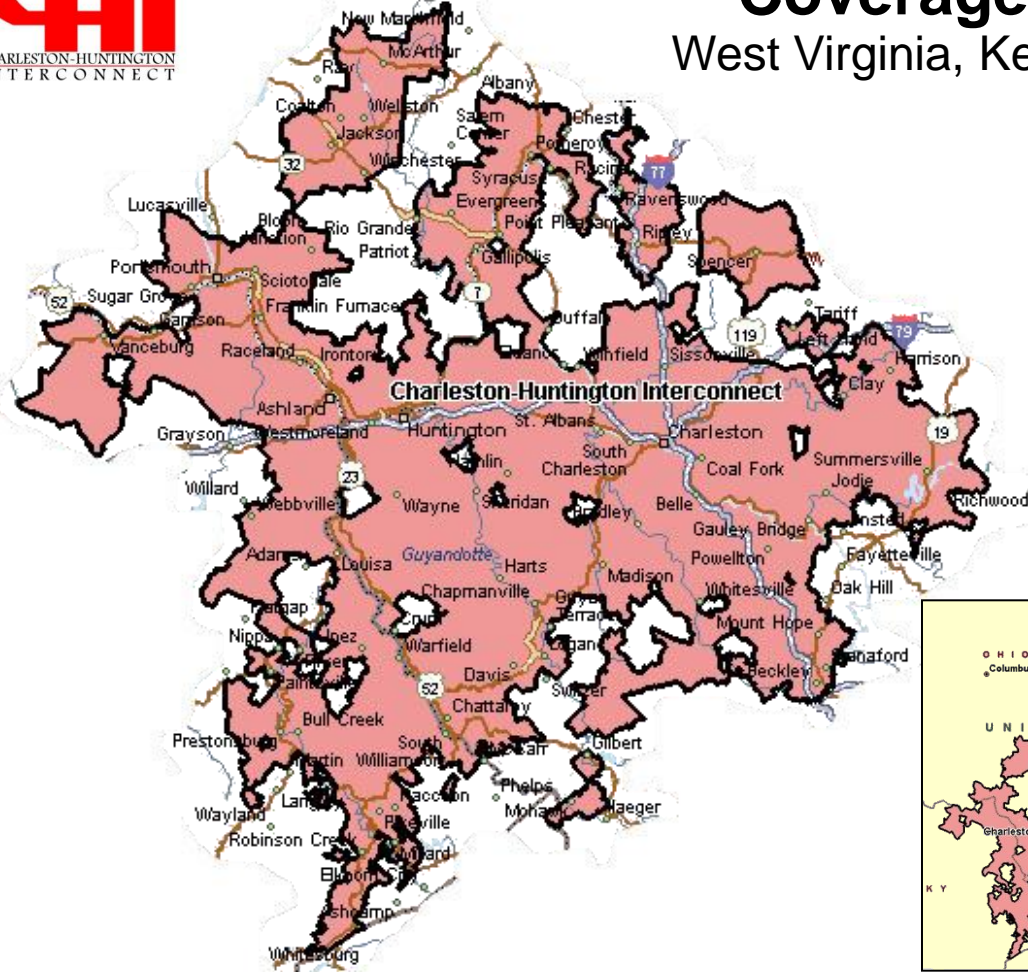

Coverage Map — CHI

West Virginia, Kentucky and Ohio

West Virginia Areas – Apple Grove, Arnett, Barboursville, Big Chimney, Blue Creek, Branchland, Campbell's Creek, Ceredo, Chapmanville, Charleston, Chattaroy, Chelyan, Clendenin, Cross Lanes, Crum, Culloden, Danville, Davin, Delbarton, Dixie, Dunbar, East Charleston, Elkview, Falling Rock, Fort Gay, Gallipolis Ferry, Gassaway, Gauley Bridge, Gilbert, Hamlin, Hartford, Henderson, Herold, Hunt, Huntington, Hurricane, Institute, Justice, Kanawha City, Kenova, Kermit, Lakin, Lavelette, Lenore, Lesage, Logan, Madison, Man, Marmet, Mason, Matewan, Milton, Mohawk, Montgomery, Naugatuck, New Haven, Newville, Nitro, Nolan, North Charleston, Ona, Panther, Pinch, Poca River, Point Pleasant, Ravenswood, Red Jacket, Reedy, Ripley, Robinette, Romance, Scott Depot, Shoals, Sissonville, South Charleston, South Hills, Spencer, Spring Hill, St. Albans, Sutton, Teays, Wayne, West Charleston, West Columbia, West Hamlin, West Logan, Whitesville, Williamson

Zip Codes – 25506, 25507, 25510, 25515, 25523, 25526, 25530, 25535, 25537, 25541, 25545, 25550, 25560, 25562, 25569, 25570, 25571, 25601, 25606, 25607, 25617, 25621, 25625, 25635, 25646, 25649, 25652, 25661, 25667, 25669, 25670, 25674, 25676, 25678, 25685, 25687, 25692, 25701, 25702, 25703, 25704, 25705, 26164, 26601, 26621, 26624

Kentucky Areas – Allen, Argillite, Ashland, Auxier, Banner, Barnett's Creeks, Beauty, Belfry, Bellefonte, Boons Camp, Cannonsburg, Catlettsburg, East Point, Emma, Firebrick, Flatwoods, Forrest Hills, Greenup, Hagerhill, Huddy, Inez, Lloyd, McAndrews, Meally, Nippa, Paintsville, Pilgrim, Pikeville, Prestonsburg, Raceland, Russell, South Portsmouth, South Shore, South Williamson, Stone, Thelma, Toler, Tomahawk, Van Lear, Westwood, Williamsport, Worthington